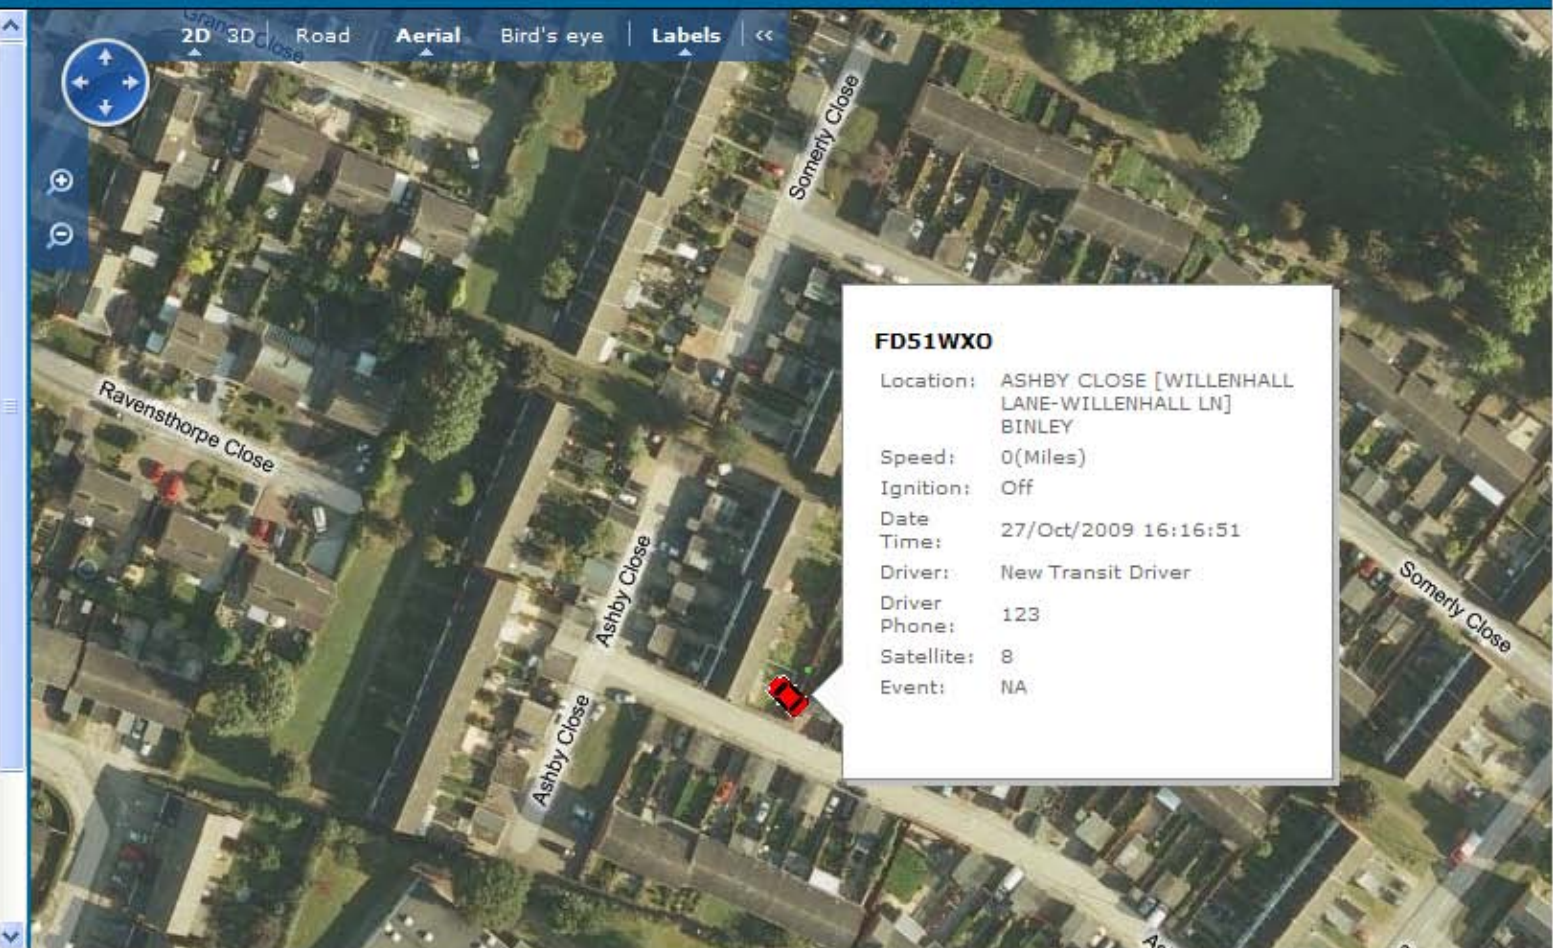

Choose Vehicle/Unit

FD51WXO
Unit :
1010280243

Stop GetPosition

Historical

From Date:
20-Oct-2009 04:16 PM

To Date:
27-Oct-2009 04:16 PM

Include Idling&Stop Locations

Trace Path

Play

Status Screen

FD51WXO

Location: ASHBY CLOSE [WILLENHALL LANE-WILLENHALL LN] BINLEY

Speed: 0(Miles)

Ignition: Off

FD51WXO

Location: ASHBY CLOSE [WILLENHALL LANE-WILLENHALL LN] BINLEY

Speed: 0(Miles)

Ignition: Off

Date Time: 27/Oct/2009 16:16:51

Driver: New Transit Driver

Driver Phone: 123

Satellite: 8

Event: NA